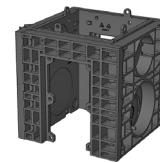

QualityBox PC EK268 with edge protection frame

Clear dimensions: 250 x 250 mm
External dimensions: 400 x 400 mm

Basic kits

Basic kit with cast-iron cover:			Clear height: 125 mm
Test classes according to DIN EN 124	B 125²	D 400³	
Cover	12.0 kg	12.0 kg	
Edge protection frame	1.0 kg	1.0 kg	
Upper frame	4.5 kg	4.5 kg	
Base plate	0.5 kg	0.5 kg	
Total weight of basic kit	18.0 kg	18.0 kg	
Overall height of basic kit	160 mm	160 mm	

QualityBox PC EK268 with edge protection frame

Clear dimensions: 250 x 250 mm
External dimensions: 400 x 400 mm

Frame

220 mm

70 mm

350 mm

Frame 220 mm
Art. no.: 06 268 0066E
1 x Ø110
1 x Ø110
Weight: 6 kg

Frame 70 mm
Art. no.: 06 268 0058E
Weight: 2.5 kg

Frame 350 mm
Art. no.: 06 268 0059E
4 x Ø 30 / 2 x Ø 110 / 1 x Ø 160
4 x Ø 30 / 2 x Ø 110 / 1 x Ø 160
Weight: 10 kg

Frame 350 mm overbuild
Art. no.: 06 268 0089E
4 x Ø 30 / 2 x Ø 110 / 1 x Ø 160
1 x rectangular
Weight: 8.5 kg

QualityBox PC EK268 with edge protection frame

Clear dimensions: 250 x 250 mm
External dimensions: 400 x 400 mm

Order numbers

Manhole with cast-iron or plastic cover, screwed down ⁴	Order number
Basic kit 15 kN, with hex screw connection	06 268 0210E
Basic kit B 125, with hex screw connection	06 268 0310E
Basic kit D 400, with hex screw connection	06 268 0410E
Accessories for cast-iron or plastic covers, screwed down	
Plastic cover 15 kN, 1-piece, including hex screw connection	06 268 0053E
Cast-iron cover B 125 1-piece, including hex screw connection	06 268 0064E
Cast-iron cover D 400 1-piece, including hex screw connection	06 268 0065E
Edge protection frame	06 268 0055E
For all basic kits	Order number
Upper frame with edge protection frame, height 157 mm	06 268 0056E
Base plate, height 5 mm	06 268 0054E