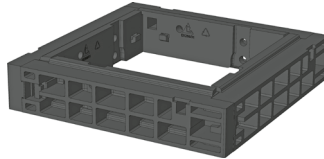

QualityBox PC EK268 with edge protection frame

Clear dimensions: 250 x 250 mm
External dimensions: 400 x 400 mm

Basic kits

Basic kit with cast-iron cover:			Clear height: 125 mm
Test classes according to DIN EN 124	B 125²	D 400³	
Cover	12.0 kg	12.0 kg	
Edge protection frame	1.0 kg	1.0 kg	
Upper frame	4.5 kg	4.5 kg	
Base plate	0.5 kg	0.5 kg	
Total weight of basic kit	18.0 kg	18.0 kg	
Overall height of basic kit	160 mm	160 mm	

QualityBox PC EK268 with edge protection frame

Clear dimensions: 250 x 250 mm
External dimensions: 400 x 400 mm

Frame

220 mm

70 mm

350 mm

Frame 220 mm
Art. no.: 06 268 0066E
1 x Ø110
1 x Ø110
Weight: 6 kg

Frame 70 mm
Art. no.: 06 268 0058E
Weight: 2.5 kg

Frame 350 mm
Art. no.: 06 268 0059E
4 x Ø 30 / 2 x Ø 110 / 1 x Ø 160
4 x Ø 30 / 2 x Ø 110 / 1 x Ø 160
Weight: 10 kg

Frame 350 mm overbuild
Art. no.: 06 268 0089E
4 x Ø 30 / 2 x Ø 110 / 1 x Ø 160
1 x rectangular
Weight: 8.5 kg

QualityBox PC EK268 with edge protection frame

Clear dimensions: 250 x 250 mm
External dimensions: 400 x 400 mm

Order numbers

Manhole with cast-iron or plastic cover, screwed down ⁴	Order number
Basic kit 15 kN, with hex screw connection	06 268 0210E
Basic kit B 125, with hex screw connection	06 268 0310E
Basic kit D 400, with hex screw connection	06 268 0410E
Accessories for cast-iron or plastic covers, screwed down	
Plastic cover 15 kN, 1-piece, including hex screw connection	06 268 0053E
Cast-iron cover B 125 1-piece, including hex screw connection	06 268 0064E
Cast-iron cover D 400 1-piece, including hex screw connection	06 268 0065E
Edge protection frame	06 268 0055E
For all basic kits	Order number
Upper frame with edge protection frame, height 157 mm	06 268 0056E
Base plate, height 5 mm	06 268 0054E