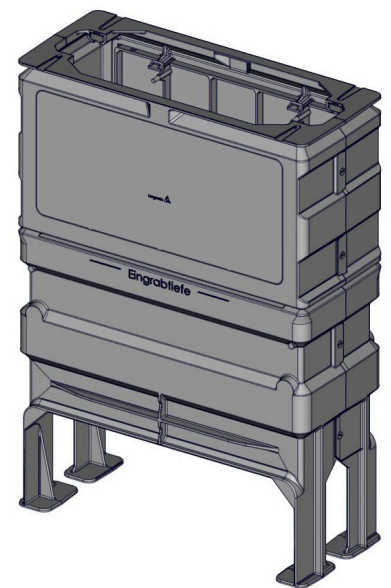

Outdoor pedestal EK 265 2.0 for CDC 82 | Optical fibre network distributor

With 30 years of experience as system supplier for outdoor cabinets and pedestals, Langmatz is a competent and reliable partner. The use of polycarbonate ensures high mechanical strength and lifelong weather resistance. Langmatz recycles using an especially developed process and thus supports a sustainable use of resources.

Advantages of the outdoor pedestal EK 265 2.0

- Predetermined breaking point prevents cost-intensive excavation, asphaltting or pavement work in the case of damages due to an accident
- Predetermined breaking point easy to retrofit
- Cable/pipe bundle can be inserted from all sides
- Vertical separability enables the pedestal to be installed over existing cables
- Integrated strain reliefs
- Tested and released in accordance with the guidelines of Deutsche Telekom
- Enlarged inlet space
- Fast, easy installation

Technical data

Designation:	Outdoor pedestal EK 265 2.0
Material:	Polycarbonate (PC)
W x H x D:	754 x 1060 x 310 mm
Housing colour:	RAL 7038
Predetermined breaking point:	Included
Use:	Optical fibre network distributor EK 245 CDC 82