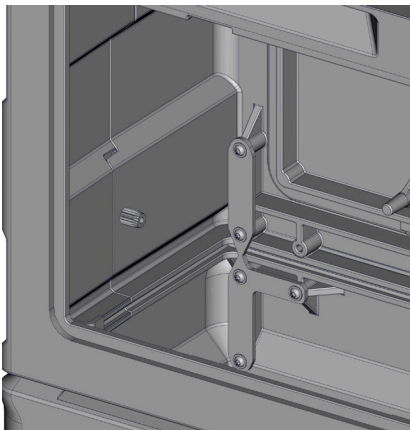

Advantages of the outdoor pedestal EK 265 2.0

- Predetermined breaking point prevents cost-intensive excavation, asphaltting or pavement work in the case of damages due to an accident
- Predetermined breaking point easy to retrofit
- Cable/pipe bundle can be inserted from all sides
- Vertical separability enables the pedestal to be installed over existing cables
- Integrated strain reliefs
- Tested and released in accordance with the guidelines of Deutsche Telekom
- Enlarged inlet space
- Fast, easy installation

Technical data

Designation:	Outdoor pedestal EK 265 2.0
Material:	Polycarbonate (PC)
W x H x D:	754 x 1060 x 310 mm
Housing colour:	RAL 7038
Predetermined breaking point:	Included
Use:	Optical fibre network distributor EK 245 CDC 82

Design

Predetermined breaking function

Predetermined breaking function is maintained through appropriate sizing of the predetermined breaking element.

Predetermined breaking set

Predetermined breaking set, item no.:
700 879 910/001