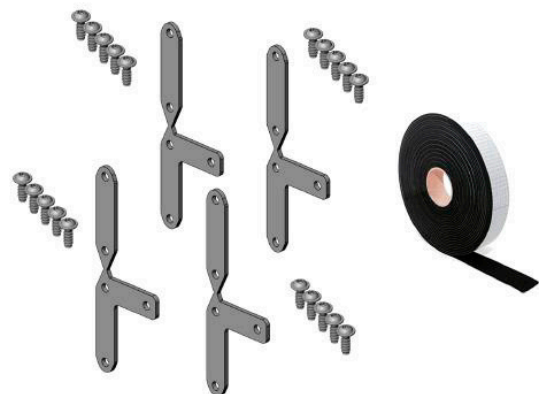

Advantages of the outdoor pedestal EK 265 2.0

- Predetermined breaking point prevents cost-intensive excavation, asphaltting or pavement work in the case of damages due to an accident
- Predetermined breaking point easy to retrofit
- Cable/pipe bundle can be inserted from all sides
- Vertical separability enables the pedestal to be installed over existing cables
- Integrated strain reliefs
- Tested and released in accordance with the guidelines of Deutsche Telekom
- Enlarged inlet space
- Fast, easy installation

Technical data

Designation:	Outdoor pedestal EK 265 2.0
Material:	Polycarbonate (PC)
W x H x D:	754 x 1060 x 310 mm
Housing colour:	RAL 7038
Predetermined breaking point:	Included
Use:	Optical fibre network distributor EK 245 CDC 82

Design

Predetermined breaking function

Predetermined breaking function is maintained through appropriate sizing of the predetermined breaking element.

Predetermined breaking set

Predetermined breaking set, item no.:
700 879 910/001