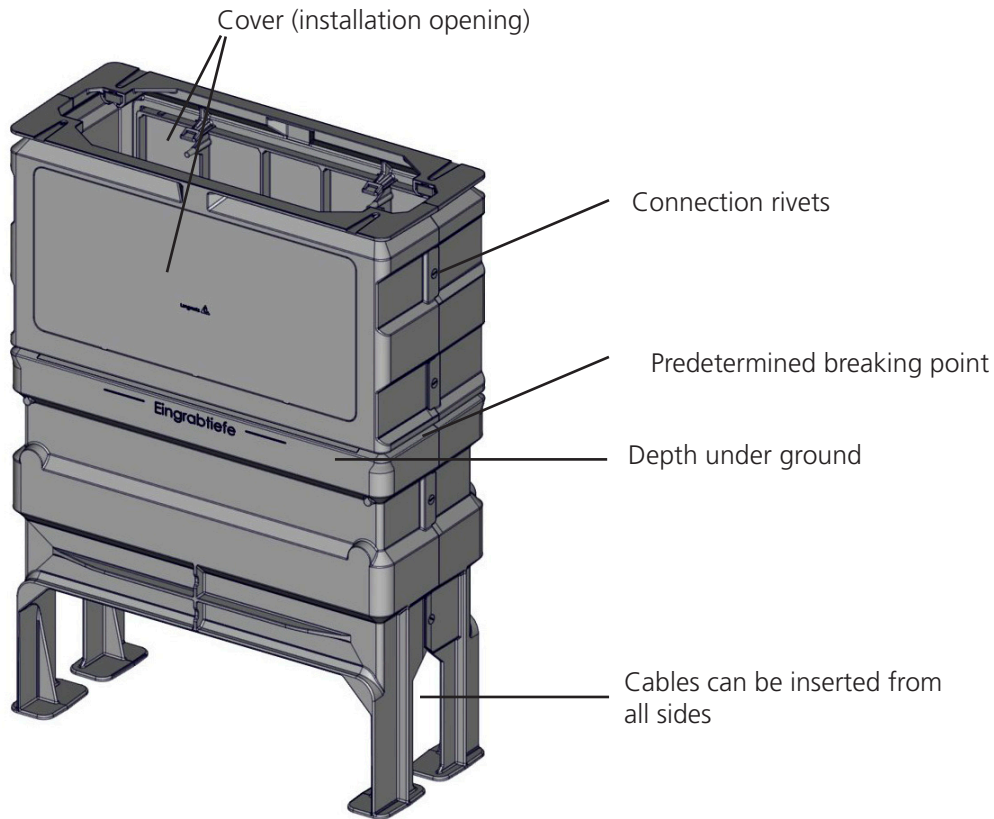

Design

Predetermined breaking function

Predetermined breaking function is maintained through appropriate sizing of the predetermined breaking element.

Predetermined breaking set

Predetermined breaking set, item no.:
700 879 910/001