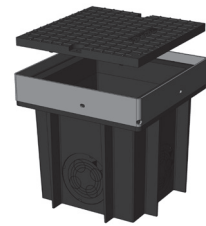

## QualityBox PC EK337

Internal dimensions: 240 x 240 mm

Outer dimensions: 315 x 315 mm

**Small manhole with cast-iron cover:** Clearance height: 254 mm

Test classes according to DIN EN 124	<b>B 125<sup>2</sup></b>
Cover	12.0 kg
Hot-dip galvanised steel frame	6.0 kg
<b>Total weight of small manhole</b>	<b>18.0 kg</b>
<b>Overall height of small manhole</b>	<b>300 mm</b>

**Small manhole with plastic cover:** Clearance height: 254 mm

Test classes according to DIN EN 124	<b>1.5 t</b>
Cover	2.0 kg
Hot-dip galvanised steel frame	6.0 kg
<b>Total weight of small manhole</b>	<b>8.0 kg</b>
<b>Overall height of small manhole</b>	<b>300 mm</b>

## QualityBox PC EK337 Order numbers

Small manhole with cast-iron or plastic cover, screwed down	Order number
Small manhole 1.5 t	06 337 0101
Small manhole B 125	06 337 0201
Small manhole B 125, surface water-tight, with circumferential silicone seal	06 337 0200