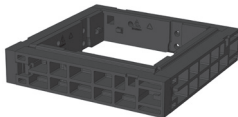

# QualityBox PC EK268 with edge protection frame Basic kit

Internal dimensions: 250 x 250 mm

Outer dimensions: 400 x 400 mm

Basic kit with <b>cast-iron</b> cover:			Clearance height: 125 mm
Test classes according to DIN EN 124	<b>B 125<sup>2</sup></b>	<b>D 400<sup>3</sup></b>	
Cover	12.0 kg	12.0 kg	
Edge protection frame	1.0 kg	1.0 kg	
Upper frame	4.5 kg	4.5 kg	
Base plate	1.0 kg	1.0 kg	
<b>Total weight of basic kit</b>	<b>18.5 kg</b>	<b>18.5 kg</b>	
<b>Overall height of basic kit</b>	<b>160 mm</b>	<b>160 mm</b>	

Basic kit with <b>plastic</b> cover:		Clearance height: 125 mm
Test classes according to DIN EN 124	<b>1.5 t</b>	
Cover	2.0 kg	
Edge protection frame	1.0 kg	
Upper frame	4.5 kg	
Base plate	1.0 kg	
<b>Total weight of basic kit</b>	<b>8.5 kg</b>	
<b>Overall height of basic kit</b>	<b>160 mm</b>	

## Frame

**Frame 70 mm**

Art. no.: 06 268 0058E

Weight: 2.5 kg

**Frame 150 mm**

Art. no.: 06 268 0052E

2 x Ø 30 / 1 x Ø 110

2 x Ø 30 / 1 x Ø 110

## QualityBox PC EK268 with edge protection frame Order numbers

Internal dimensions: 250 x 250 mm

Outer dimensions: 400 x 400 mm

<b>Manhole with cast-iron or plastic cover, screwed down <sup>4</sup></b>	<b>Order number</b>
Basic kit 1.5 t, with hex screw connection	06 268 0210E
Basic kit B 125, with hex screw connection	06 268 0310E
Basic kit D 400, with hex screw connection	06 268 0410E
<b>Accessories for cast-iron or plastic covers, screwed down</b>	
Plastic cover 1.5 t 1-piece, including hex screw connection	06 268 0053E
Cast-iron cover B 125 1-piece, including hex screw connection	06 268 0064E
Cast-iron cover D 400 1-piece, including hex screw connection	06 268 0065E
Edge protection frame	06 268 0055E
<b>For all basic kits</b>	<b>Order number</b>
Upper frame with edge protection frame, height 157 mm	06 268 0056
Base plate, height 5 mm	06 268 0054E